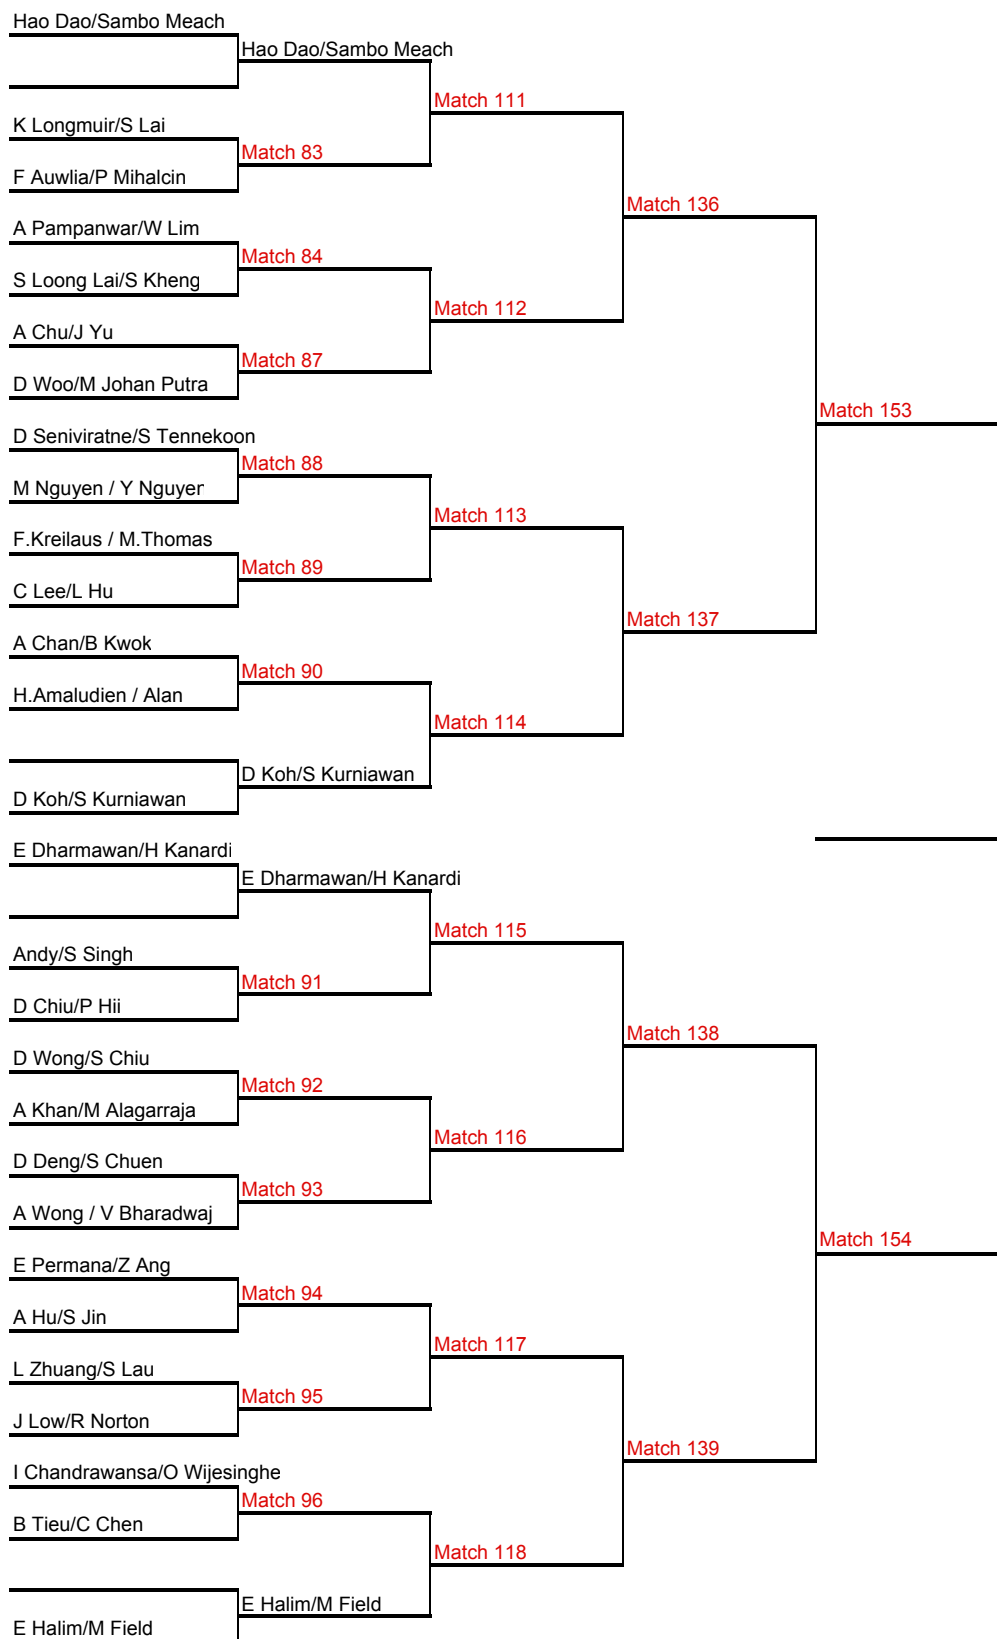

B-Grade Mens Doubles (1x30 no setting)

Knock out and Plate